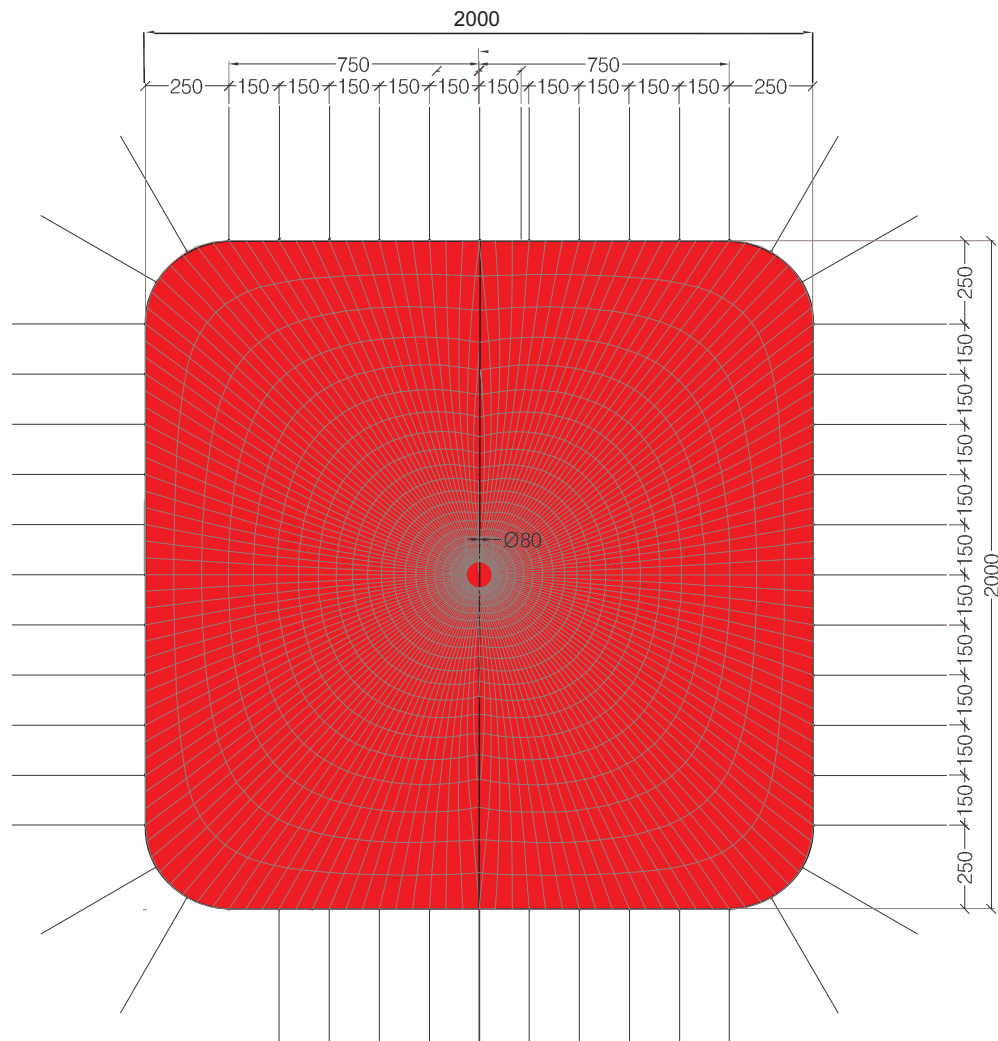

CARLINDEN

EVENTS LTD

20m x 20m 1 Pole