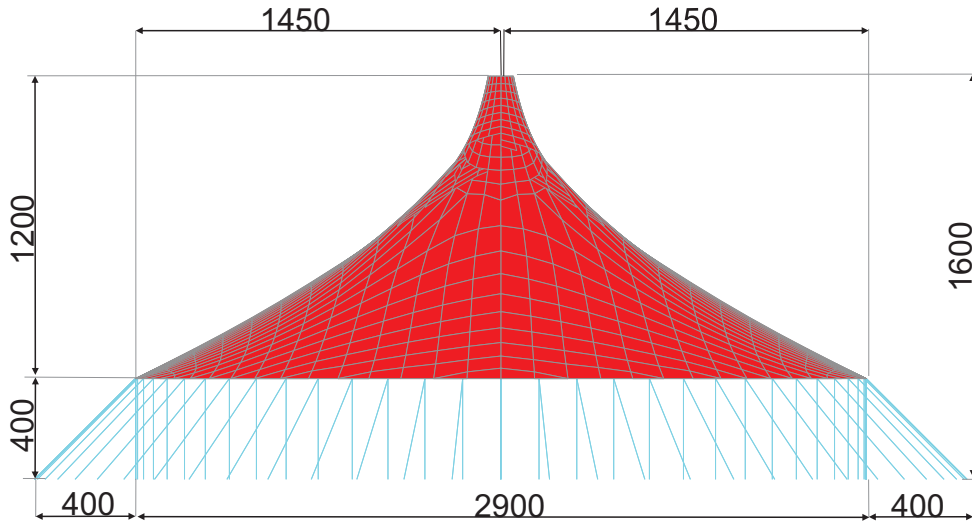

CARLINDEN

EVENTS LTD

29m x 29m 1Pole

Size (metres)	Size (feet)	Area (M ²)	Footprint (metres)	Standing Capacity based on 0.5m ² per person	Dining Capacity based on 1.50m ² per person
29 x 29	95' x 95'	660	37 x 37	1320	440