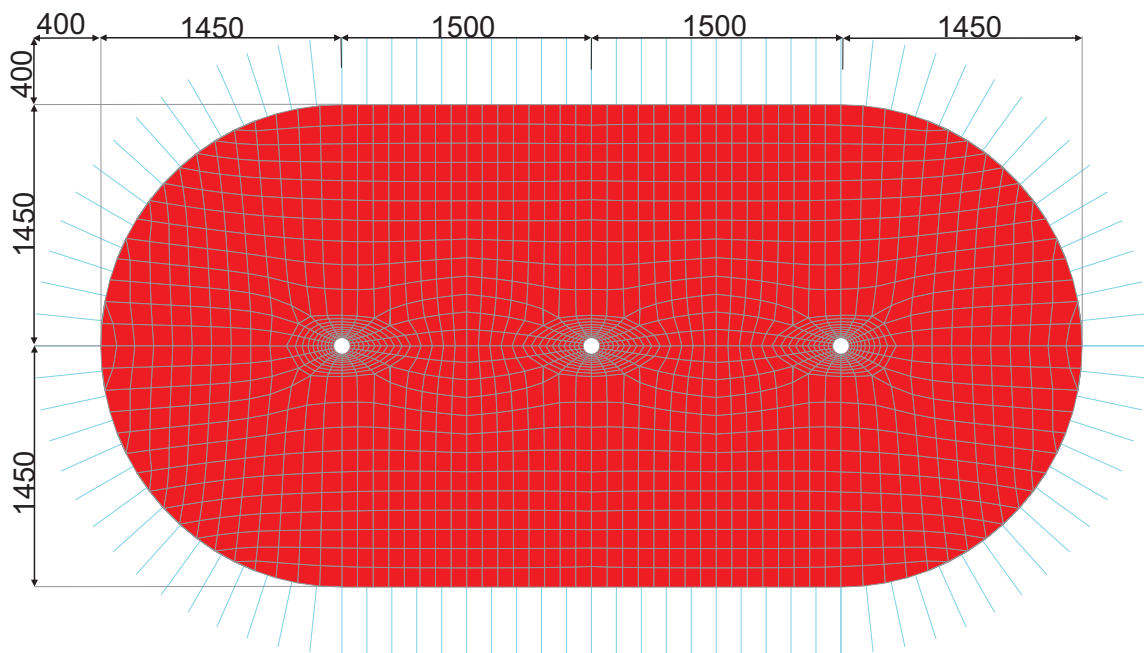

CARLINDEN

EVENTS LTD

29m x 59m 3 Pole

Size (metres)	Size (feet)	Area (M ²)	Footprint (metres)	Standing Capacity based on 0.5m ² per person	Dining Capacity based on 1.50m ² per person
29 x 59	95' x 194'	1530	37 x 67	3060	1020