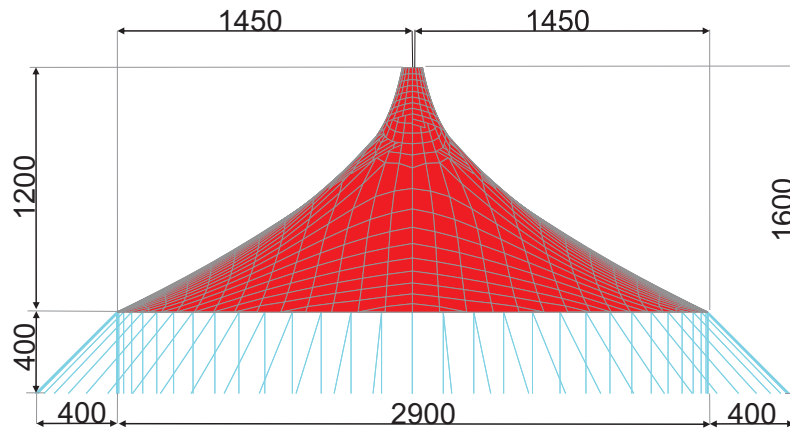

CARLINDEN

EVENTS LTD

29m x 59m 3 Pole

Size (metres)	Size (feet)	Area (M ²)	Footprint (metres)	Standing Capacity based on 0.5m ² per person	Dining Capacity based on 1.50m ² per person
29 x 59	95' x 194'	1530	37 x 67	3060	1020