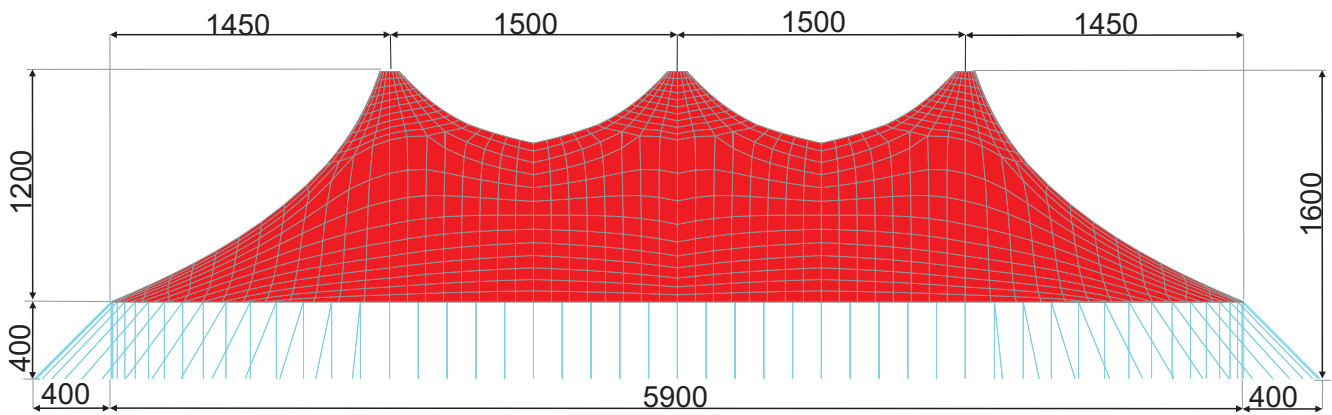

CARLINDEN

EVENTS LTD

29m x 59m 3 Pole

Size (metres)	Size (feet)	Area (M ²)	Footprint (metres)	Standing Capacity based on 0.5m ² per person	Dining Capacity based on 1.50m ² per person
29 x 59	95' x 194'	1530	37 x 67	3060	1020