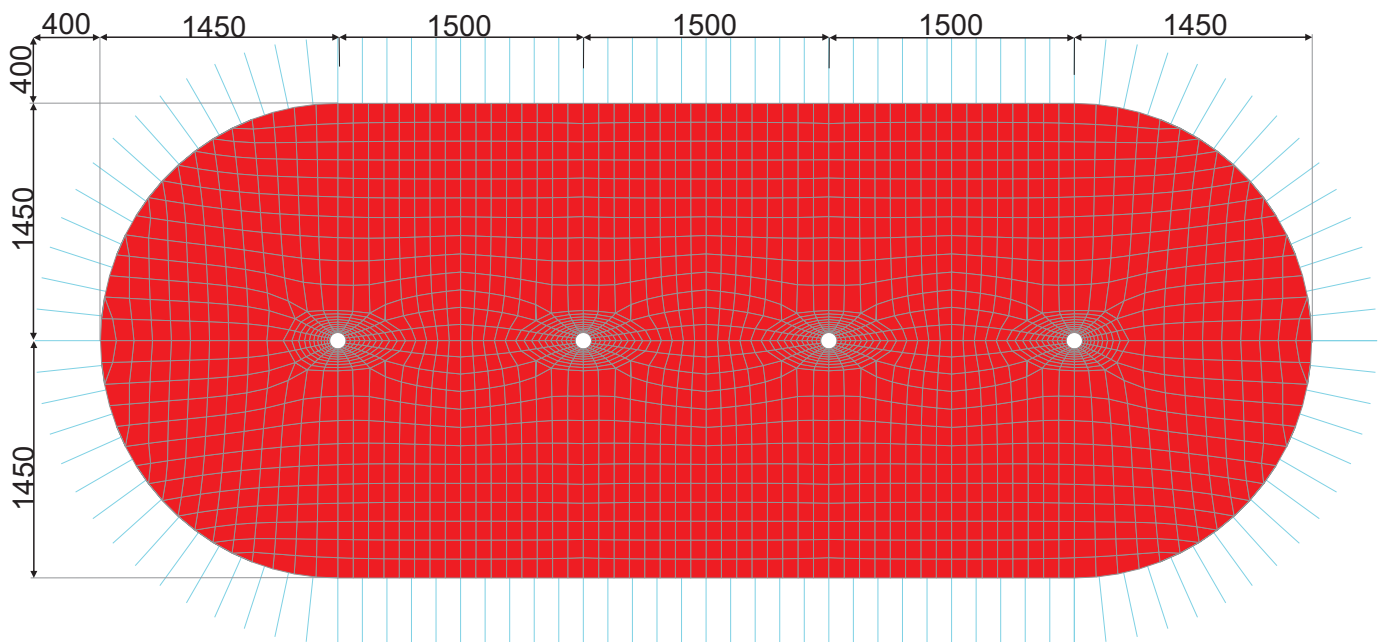

# CARLINDEN

EVENTS LTD

29m x 74m 4 Pole

Size (metres)	Size (feet)	Area (M <sup>2</sup> )	Footprint (metres)	Standing Capacity based on 0.5m <sup>2</sup> per person	Dining Capacity based on 1.50m <sup>2</sup> per person
29 x 74	95' x 244'	1965	37 x 82	3930	1310