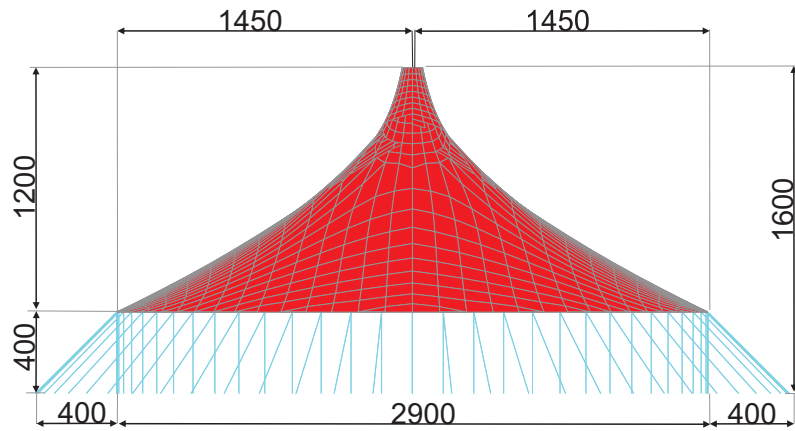

# CARLINDEN

EVENTS LTD

29m x 74m 4 Pole

Size (metres)	Size (feet)	Area (M <sup>2</sup> )	Footprint (metres)	Standing Capacity based on 0.5m <sup>2</sup> per person	Dining Capacity based on 1.50m <sup>2</sup> per person
29 x 74	95' x 244'	1965	37 x 82	3930	1310