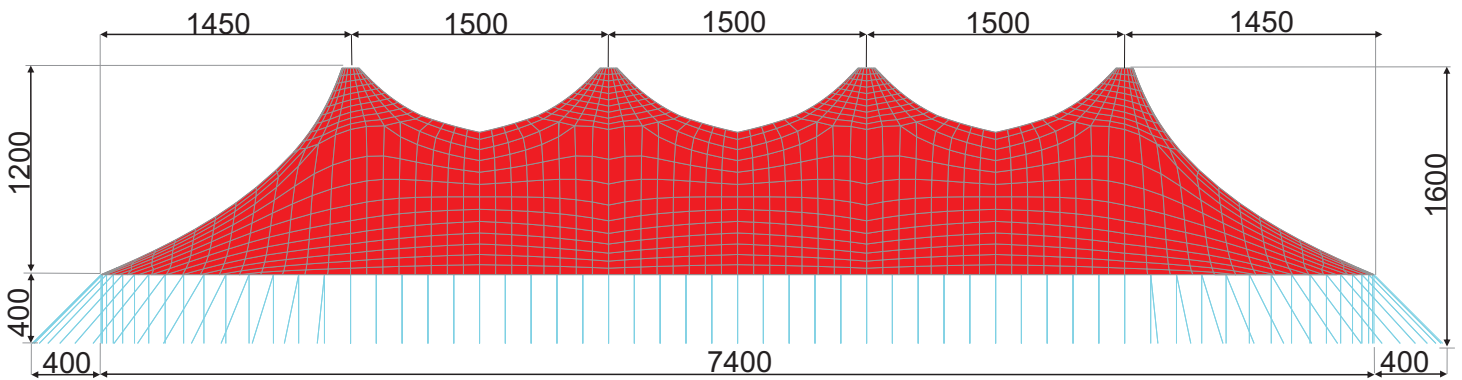

# CARLINDEN

EVENTS LTD

29m x 74m 4 Pole

Size (metres)	Size (feet)	Area (M <sup>2</sup> )	Footprint (metres)	Standing Capacity based on 0.5m <sup>2</sup> per person	Dining Capacity based on 1.50m <sup>2</sup> per person
29 x 74	95' x 244'	1965	37 x 82	3930	1310