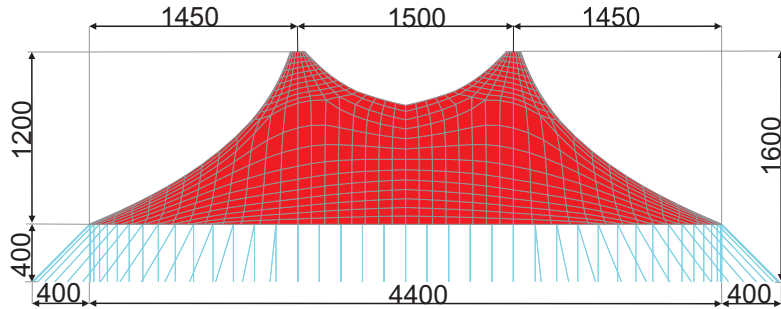

CARLINDEN

EVENTS LTD

44m x 104m 12 Pole

Size (metres)	Size (feet)	Area (M ²)	Footprint (metres)	Standing Capacity based on 0.5m ² per person	Dining Capacity based on 1.50m ² per person
44 x 104	144' x 342'	4395	52 x 112	8790	2930