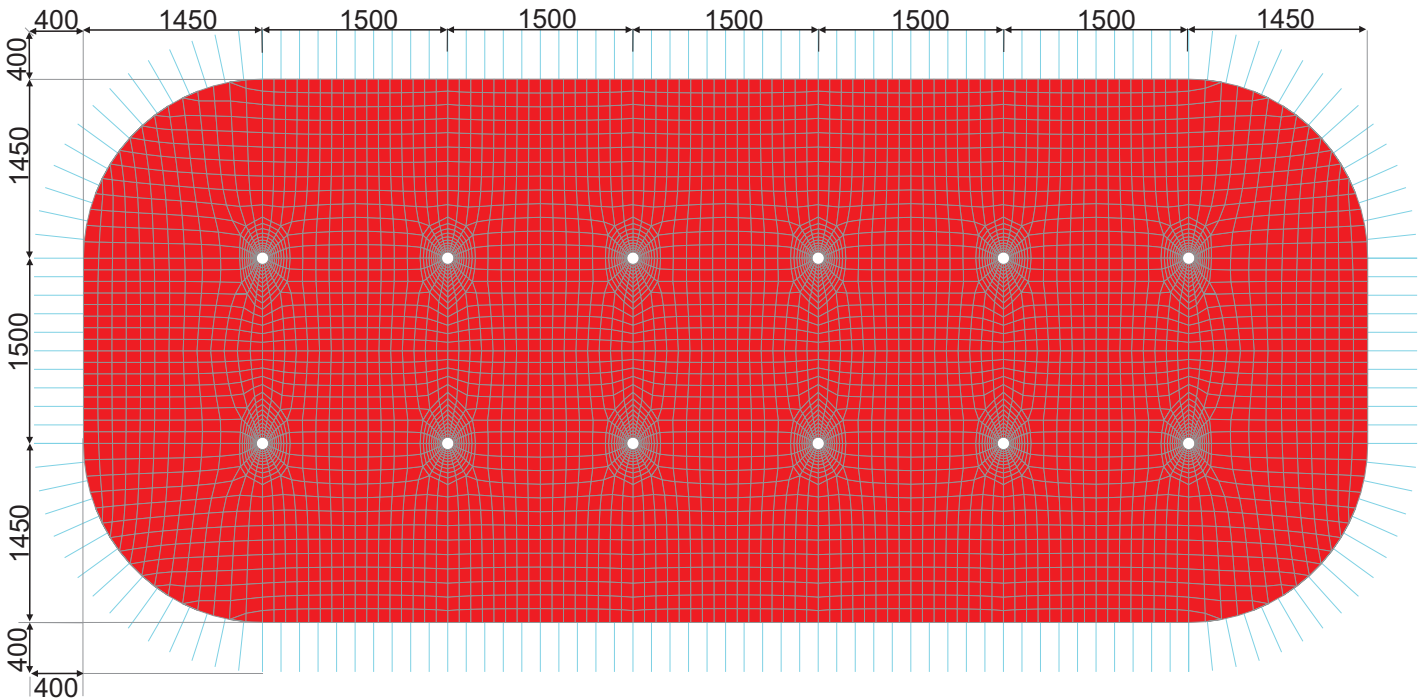

CARLINDEN

EVENTS LTD

44m x 104m 12 Pole

Size (metres)	Size (feet)	Area (M ²)	Footprint (metres)	Standing Capacity based on 0.5m ² per person	Dining Capacity based on 1.50m ² per person
44 x 104	144' x 342'	4395	52 x 112	8790	2930