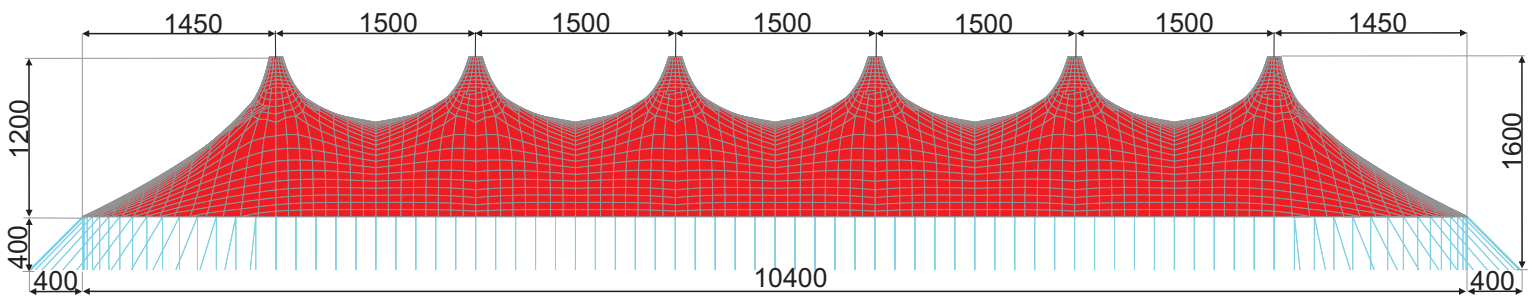

CARLINDEN

EVENTS LTD

44m x 104m 12 Pole

Size (metres)	Size (feet)	Area (M ²)	Footprint (metres)	Standing Capacity based on 0.5m ² per person	Dining Capacity based on 1.50m ² per person
44 x 104	144' x 342'	4395	52 x 112	8790	2930