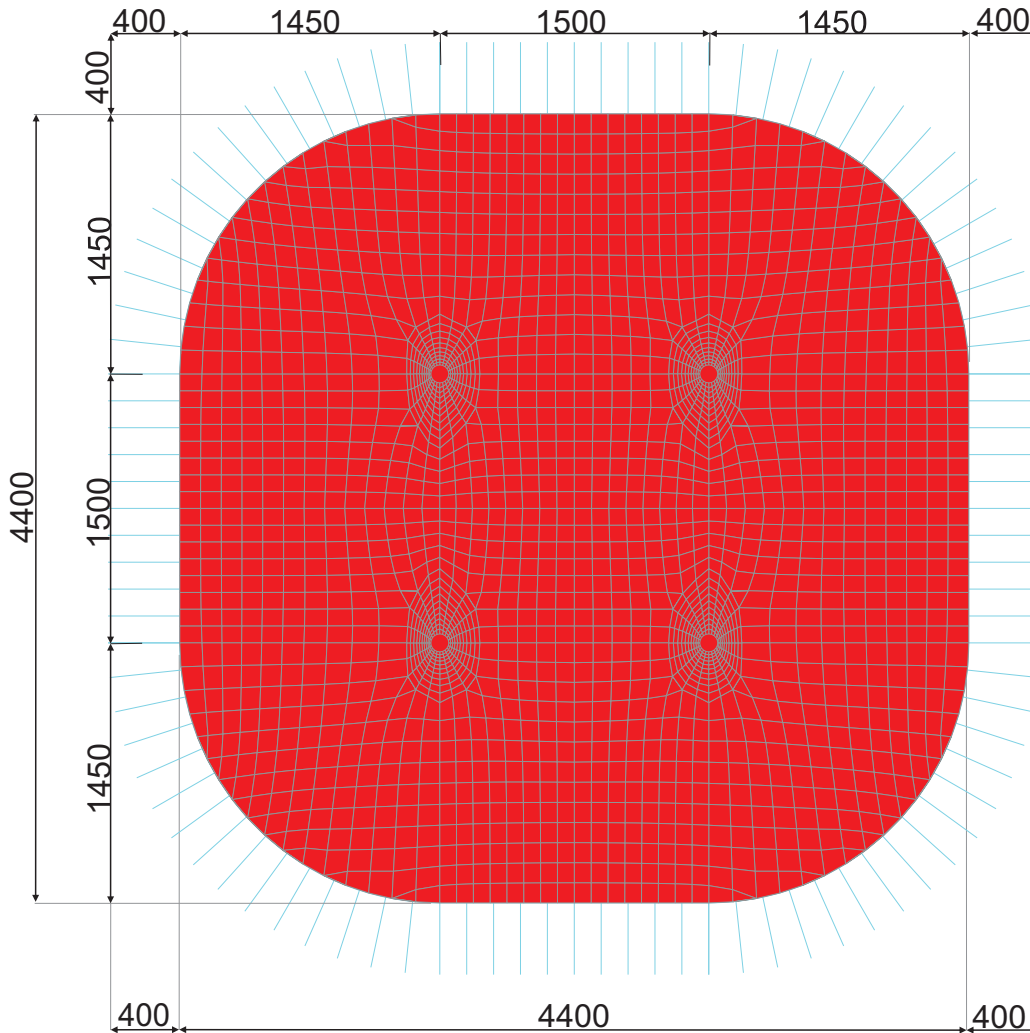

## 44m x 44m 4 Pole

Size (metres)	Size (feet)	Area (M <sup>2</sup> )	Footprint (metres)	Standing Capacity based on 0.5m <sup>2</sup> per person	Dining Capacity based on 1.50m <sup>2</sup> per person
44 x 44	144' x 144'	1755	52 x 52	3510	1170