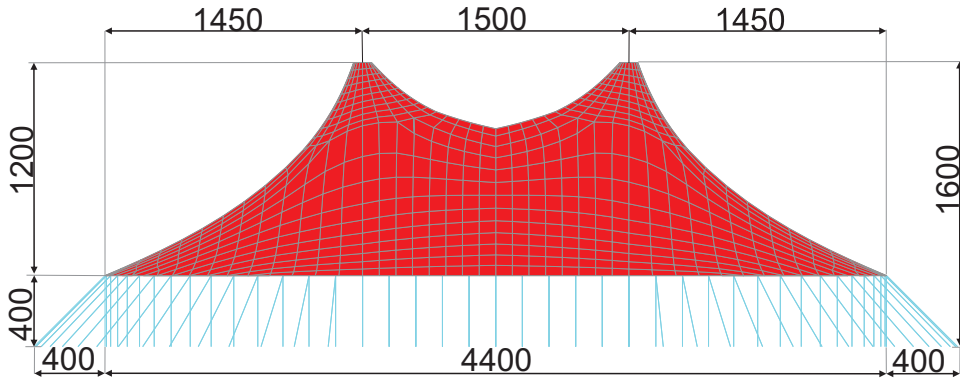

## 44m x 44m 4 Pole

Size (metres)	Size (feet)	Area (M <sup>2</sup> )	Footprint (metres)	Standing Capacity based on 0.5m <sup>2</sup> per person	Dining Capacity based on 1.50m <sup>2</sup> per person
44 x 44	144' x 144'	1755	52 x 52	3510	1170