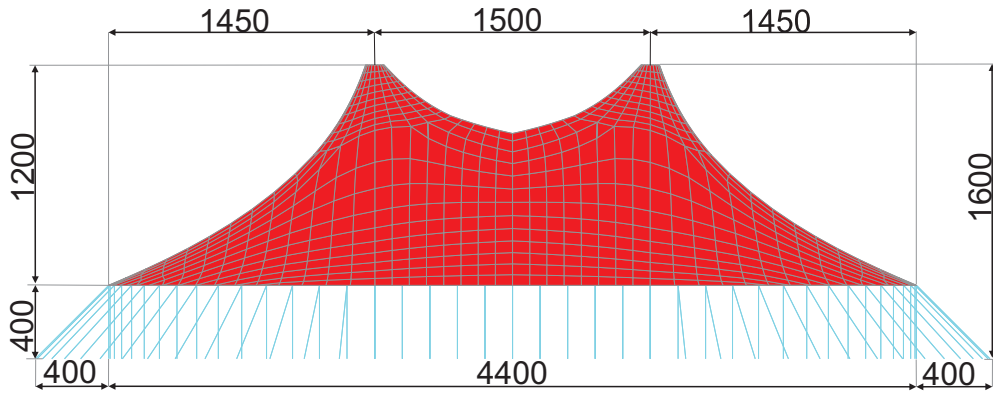

CARLINDEN

EVENTS LTD

44m x 59m 6 Pole

CARLINDEN

EVENTS LTD

44m x 59m 6 Pole

Size (metres)	Size (feet)	Area (M ²)	Footprint (metres)	Standing Capacity based on 0.5m ² per person	Dining Capacity based on 1.50m ² per person
44 x 59	144' x 194"	2415	52 x 67	4830	1610