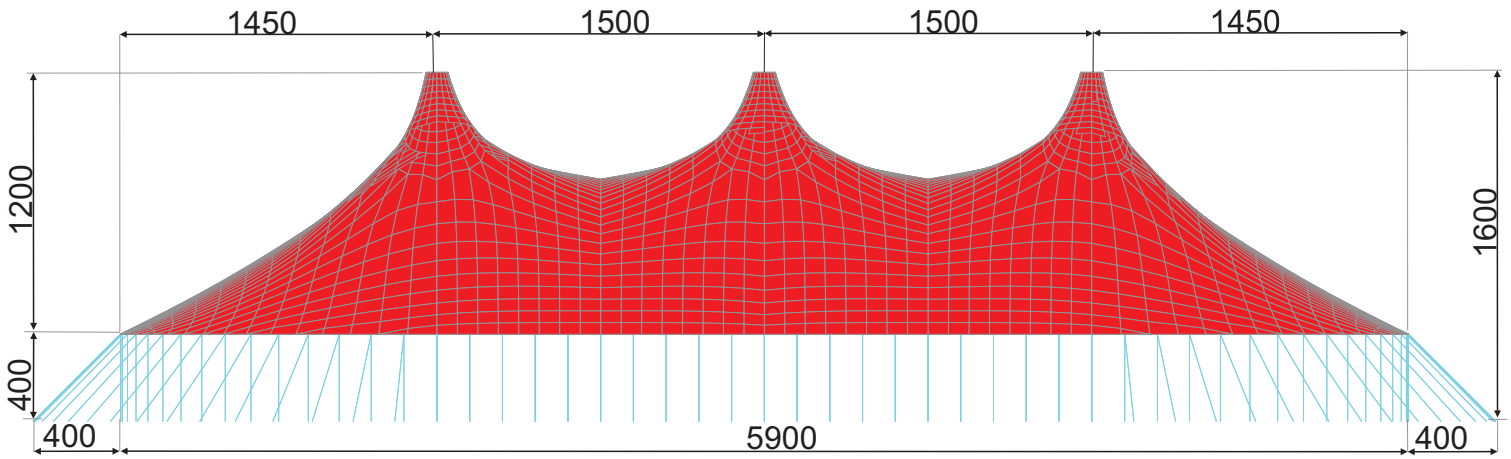

CARLINDEN

EVENTS LTD

44m x 59m 6 Pole

CARLINDEN

EVENTS LTD

44m x 59m 6 Pole

Size (metres)	Size (feet)	Area (M ²)	Footprint (metres)	Standing Capacity based on 0.5m ² per person	Dining Capacity based on 1.50m ² per person
44 x 59	144' x 194"	2415	52 x 67	4830	1610