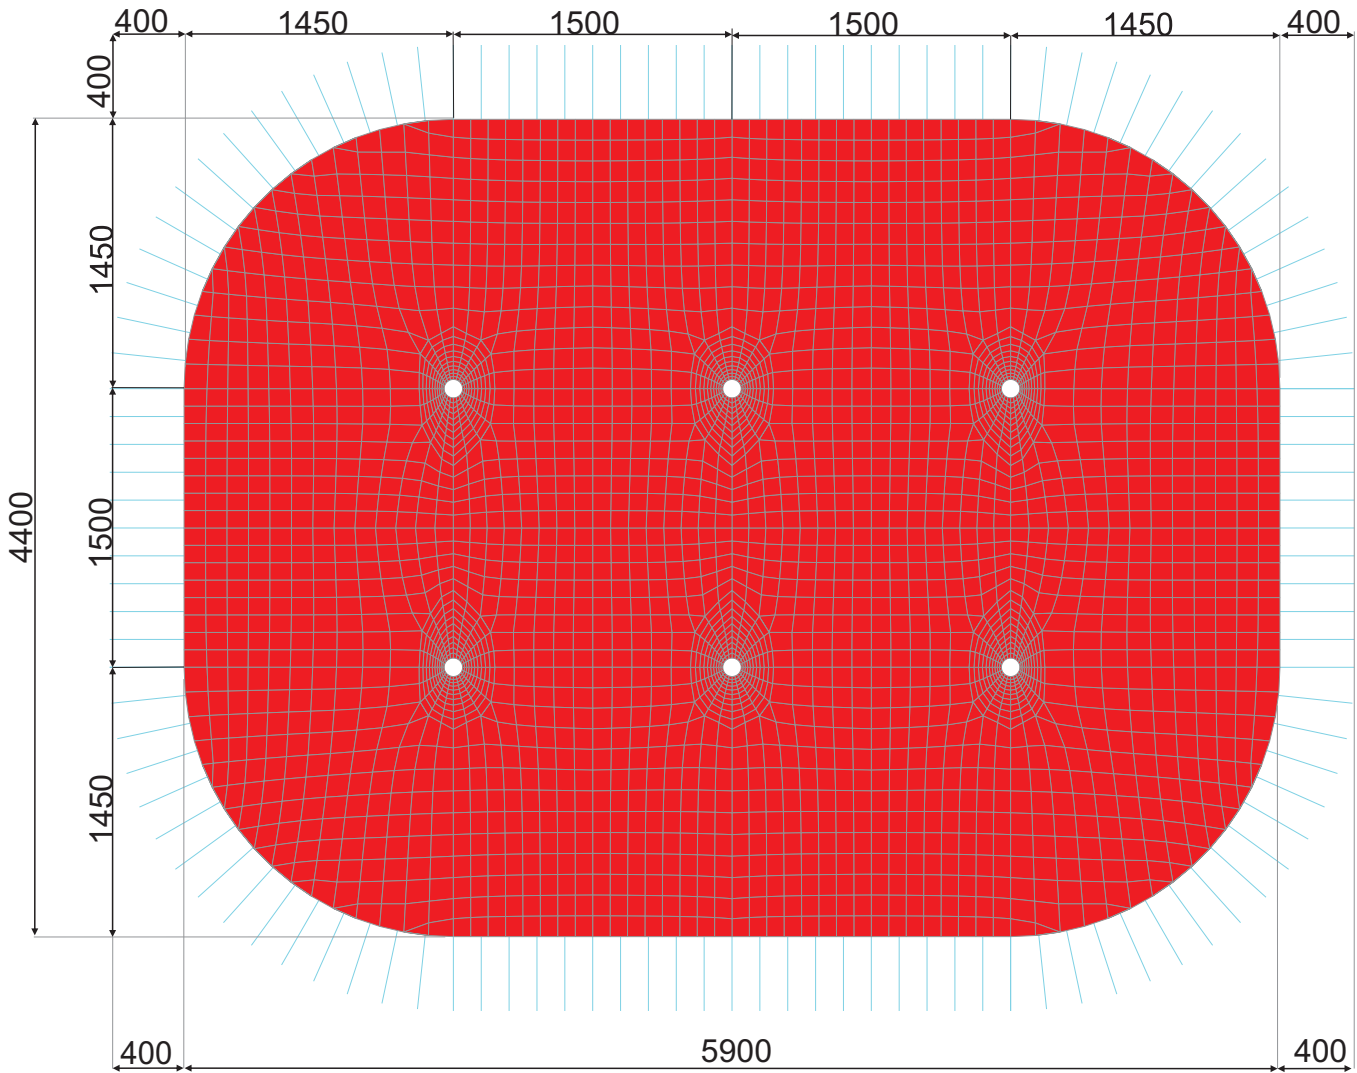

CARLINDEN

EVENTS LTD

44m x 59m 6 Pole

CARLINDEN

EVENTS LTD

44m x 59m 6 Pole

Size (metres)	Size (feet)	Area (M ²)	Footprint (metres)	Standing Capacity based on 0.5m ² per person	Dining Capacity based on 1.50m ² per person
44 x 59	144' x 194"	2415	52 x 67	4830	1610