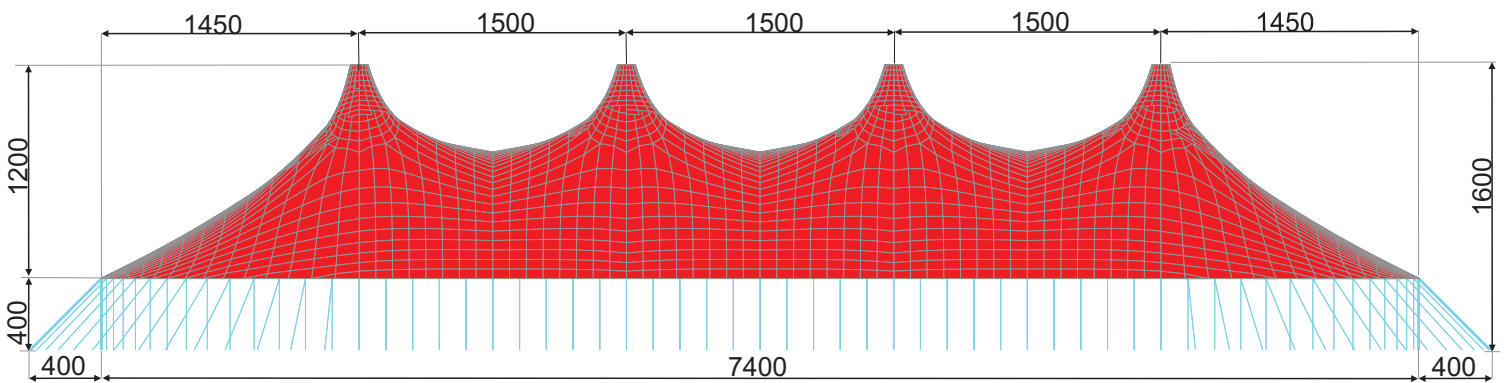

CARLINDEN

EVENTS LTD

44m x 74m 8 Pole

Size (metres)	Size (feet)	Area (M ²)	Footprint (metres)	Standing Capacity based on 0.5m ² per person	Dining Capacity based on 1.50m ² per person
44 x 74	144' x 244"	3075	52 x 82	6150	2050