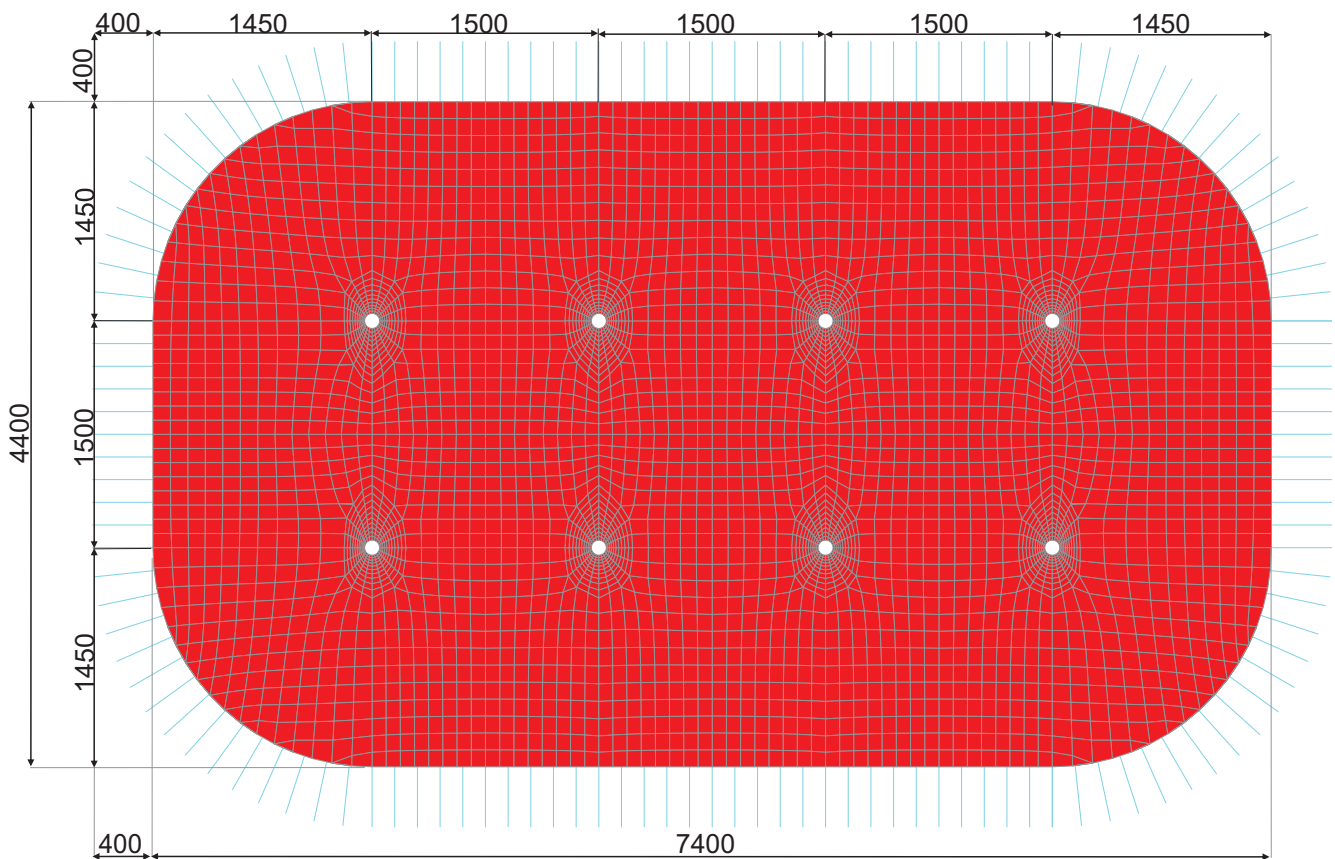

CARLINDEN

EVENTS LTD

44m x 74m 8 Pole

Size (metres)	Size (feet)	Area (M ²)	Footprint (metres)	Standing Capacity based on 0.5m ² per person	Dining Capacity based on 1.50m ² per person
44 x 74	144' x 244"	3075	52 x 82	6150	2050