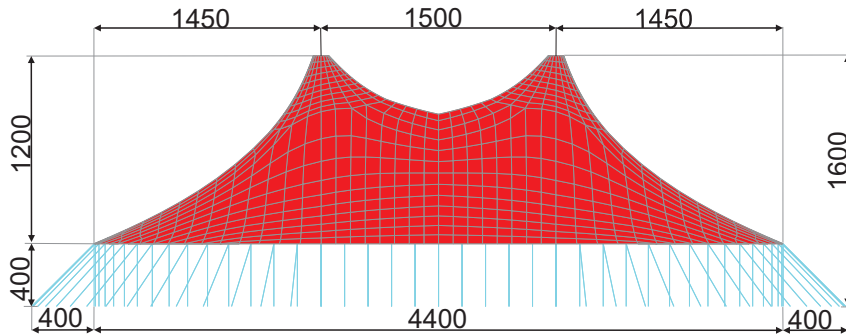

CARLINDEN

EVENTS LTD

44m x 74m 8 Pole

Size (metres)	Size (feet)	Area (M ²)	Footprint (metres)	Standing Capacity based on 0.5m ² per person	Dining Capacity based on 1.50m ² per person
44 x 74	144' x 244"	3075	52 x 82	6150	2050