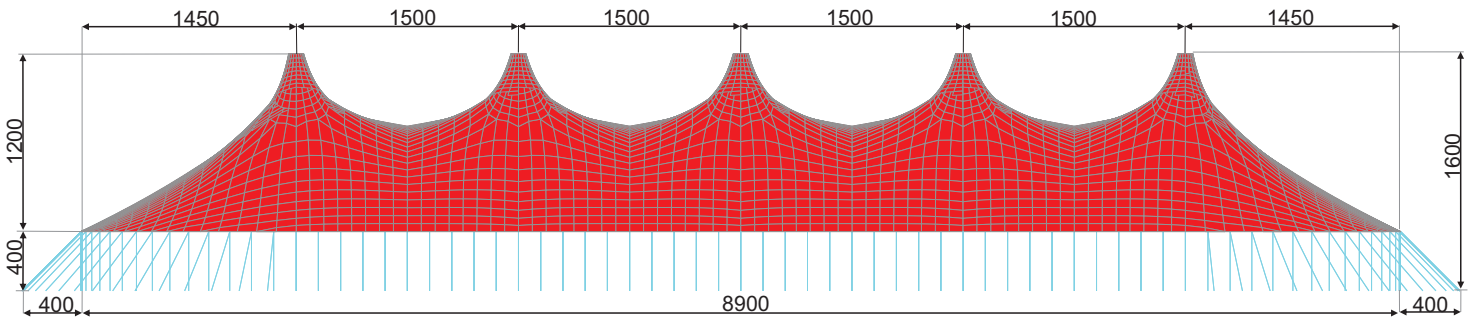

## 44m x 89m 10 Pole

Size (metres)	Size (feet)	Area (M <sup>2</sup> )	Footprint (metres)	Standing Capacity based on 0.5m <sup>2</sup> per person	Dining Capacity based on 1.50m <sup>2</sup> per person
44 x 89	147' x 297'	3735	52 x 97	7470	2490