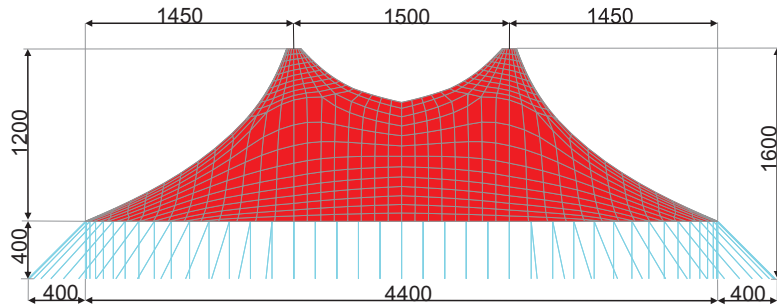

## 44m x 89m 10 Pole

Size (metres)	Size (feet)	Area (M <sup>2</sup> )	Footprint (metres)	Standing Capacity based on 0.5m <sup>2</sup> per person	Dining Capacity based on 1.50m <sup>2</sup> per person
44 x 89	147' x 297'	3735	52 x 97	7470	2490